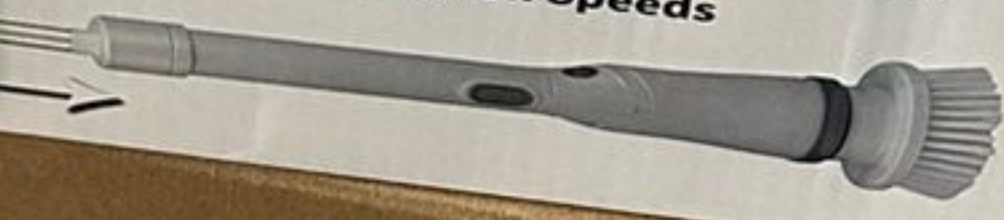

Available for 60 minutes

Type-C port charging

3-4 Hours Fast Charging

60Mins Working Time

Adjustable Long Extension Handle

Much Longer and More Stable

Telescopic Switch

35cm/13.78inch

80cm/31.5inch

116cm/45.67inch

Tornado Scrub

No bending, No Hard Work!

360° SMOOTH MOTION

The Easy Way To Scrub!

Rotatable

Tornado Scrub

Takes The Work Out Of Cleaning!

Cordless Power Scrubber

- Perfect for indoors & outdoors
- Two Rotation Speeds

EXTENDS UP TO 45"

360° SMOOTH MOTION

Rotatable

862
0359
14

4599
6 987898 868766
MADE IN CHINA

FC CE RoHS

Tornado Scrub

Strong driving force

USB charging port

Great For:

- Tile
- Tubs
- Grout
- Glass
- Corners
- The kitchen
- & more!

Includes:

- 1 x Turbo Scrub
- 1 x Flat Brush
- 1 x Round Brush
- 1 x Cone Brush
- 1 x Small Brush
- 1 x Sponge Brush
- 1 x Sponge
- 1 x USB Charging